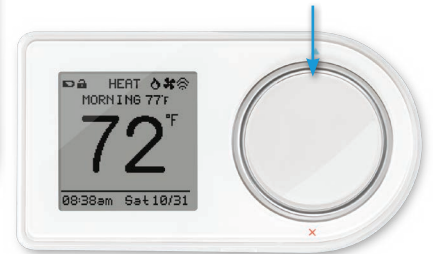

Product

- Color: GEO-WH: white GEO-BL: piano black brushed metal accents
- Trim plate included
- 7-day programming on unit or via app
- Dual mount: vertical or horizontal
- Adjustable 2nd stage heat & cool offset
- Low battery detection

Connectivity

- Radio: WiFi certified 802.11 b/g/n
- Frequency: 2.4 GHz
- Encryption: SHA256RSA
- Platforms: Amazon Alexa enabled devices

Accessories

- Includes wall plate

easy-view 2 3/4" display with white LED back-light

program, set & control with comfortable wheel interface

SPECIFICATIONS

MODEL# GEO-WH & GEO-BL

Dimensions	(horizontal orientation) Height: 3.12" (79mm), Width: 5.7" (145mm) Depth: 1.32" (33mm)
Heat/Cool Terminals	RH, RC, B, W1, O, Y1, G, W2, C, Y2
Electrical Ratings	1.5 Amps per terminal @ 24Volts
Temperature Control Range	Control Range: 45°F to 90°F (7°C to 32°C) Display Range: 32°F to 99°F (0°C to 37°C) Temp differential: adjustable from ±0.25°F to 2.25°F accuracy ±1°F over range of 45°F to 90°F
Environmental Limits	Operating Limits: +14°F to 122°F (+10°C to 50°C) Storage Limits: +40°F to 140°F (+20°C to 60°C) Operating Humidity: 20% to 90% non-condensing Moisture and Dust: Up to IP20
WiFi Specifications	2.4GHz: 802.11 b/g/n SHA256RSA data encryption Network commissioning through iOS/Android app Program and system settings stored on the device or WPS for set up and function – with or without WiFi
Compatible With	Universal compatibility for conventional heat & A/C up to 2h/2c and heat pump systems with up to 2h/1c including AUX/EMERG heat. Hydronic systems of 2-wire heat only – (hot water baseboard & radiator) and gas millivolt heaters.
Not Compatible With	120V/240V line voltage systems
Packaging	Master Carton: 3 Units UPC: GEO-WH 0 21079 15001 4 GEO-BL 0 21079 15002 1